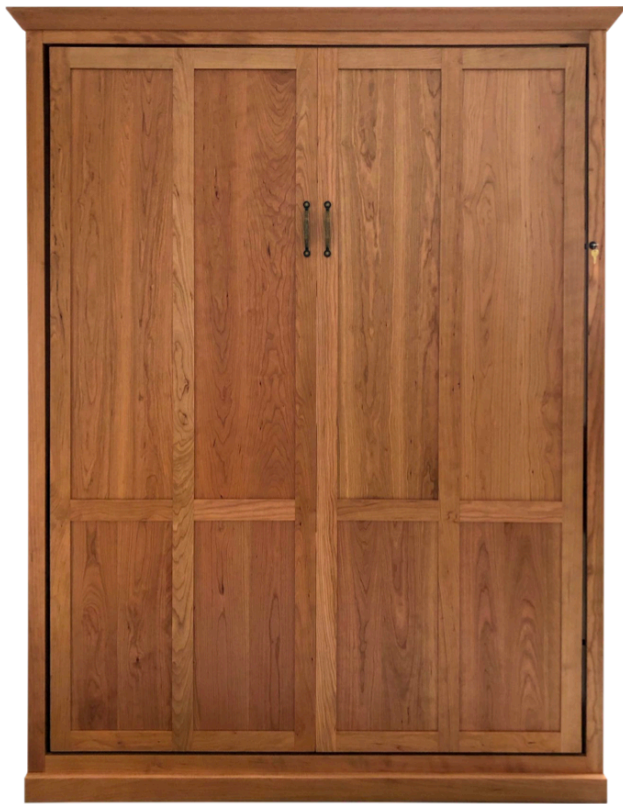

Murphy Beds

#106 M
Rustic Cherry Natural